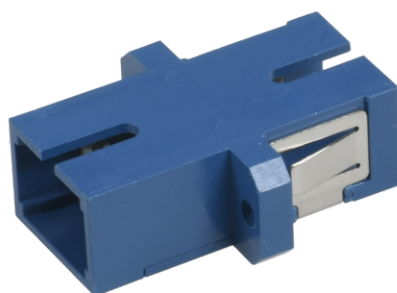

SC Simplex Adapter Zirkonia Straight Split with Flange, blue

F0 Components

The hook performs well under high temperatures, maintaining plug retention strength.

- Compact design
- Compliance with telcordia, TIA/IEA IEC and JIS compliance
- High precision alignment
- Low insertion and return loss and back reflection

info@tde.de | www.tde.de

SC Simplex Adapter Zirkonia Staight Split with Flange, blue

Technical Data

| | |
|-----------------|------------------------|
| Type | SC Simplex |
| Application | Singlemode OS2 PC |
| Design | with flange |
| Connector style | SC Simplex |
| Color | Blue |
| Material | Plastik |
| Sleeve | Zirkonia Staight Split |
| Shutter | -- |
| Manufacturer | tde |

Product variants & accessories

| Art.-No. | Description |
|-----------------|---|
| L-AD-SCSK-F-BG | SC Simplex Adapter Zirkonia Straight Split with Flange, beige |
| L-AD-SCSK-F-BL | SC Simplex Adapter Zirkonia Staight Split with Flange, blue |
| L-AD-SCSK-F-GN | SC Simplex Adapter Zirkonia Staight Split with Flange, green (APC) |
| L-AD-SCSK-F-TK | SC Simplex Adapter Zirkonia Staight Split with Flange, aqua |
| L-AD-SCSK-NF-BL | SC Simplex Adapter Zirkonia Staight Split without Flange, blue |
| L-AD-SCSK-NF-GN | SC Simplex Adapter Zirkonia Staight Split without Flange, green (APC) |
| L-AD-SCSK-NF-TK | SC Simplex Adapter Zirkonia Staight Split without Flange, aqua |
| L-AD-SCSM-NF-BG | SC Simplex Adapter, Beige,, without Flange Phosphor Bronze |