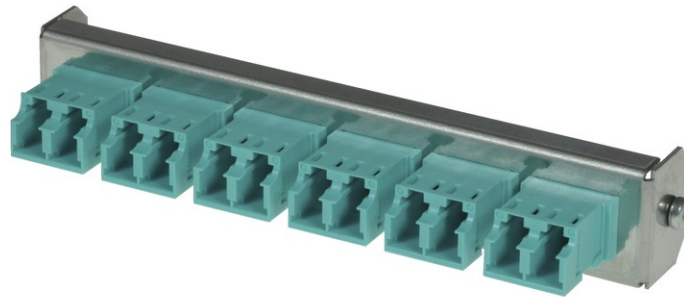

tSML - FO partial front panel Snap-In with 6x LC Duplex OM3 aqua for tSML Module 0.5U

## tSML - tde Semi Modular Link

tSML is a modular developed cabling system, which consists of two core components: module and trunk cable. The system components, preterminated with connectors and tested ex works, facilitate very fast installation of both twisted pair and fiber-optic cables. Ready-made trunk cables, providing a high number of pairs or fibers, can simply be plugged together using patch panels. Up to 96x LC duplex and/or 48 x RJ45 of haven can be accommodated in such a way on 1U. At the heart of the System are MPO/MTP<sup>®</sup> and Telco connectors, with which 12 optical fibers or 24 copper pairs can be connected simultaneously. Fiber-optic and twisted pair modules can be combined on 1U within a panel without difficulty.

The tSML - FO partial front panel is intended for the installation in the tSML Module 0.5U.

**tde<sup>®</sup> trans data elektronik GmbH**

**Headquarter address:**

Lingener Str. 2  
D-49626 Bippen/Ohrte  
Tel.: +49 5435 9511 0  
Fax.: +49 5435 9511 32

## tML<sup>®</sup> - partial front panels

Front Panel	Stainless steel
Dimensions	108 x 20 mm