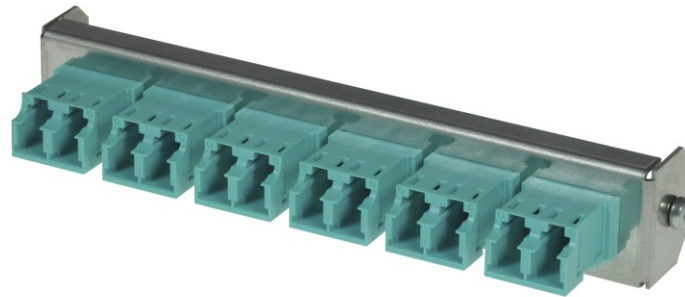

tSML - FO partial front panel Snap-In with 6x LC Duplex OM3 aqua for tSML Module 0.5U

tSML - tde Semi Modular Link

tSML is a modular developed cabling system, which consists of two core components: module and trunk cable. The system components, preterminated with connectors and tested ex works, facilitate very fast installation of both twisted pair and fiber-optic cables. Ready-made trunk cables, providing a high number of pairs or fibers, can simply be plugged together using patch panels. Up to 96x LC duplex and/or 48 x RJ45 of haven can be accommodated in such a way on 1U. At the heart of the System are MPO/MTP[®] and Telco connectors, with which 12 optical fibers or 24 copper pairs can be connected simultaneously. Fiber-optic and twisted pair modules can be combined on 1U within a panel without difficulty.

The tSML - FO partial front panel is intended for the installation in the tSML Module 0.5U.

tde[®] trans data elektronik GmbH

Headquarter address:

Lingener Str. 2
D-49626 Bippen/Ohrte
Tel.: +49 5435 9511 0
Fax.: +49 5435 9511 32

Technical Data

Pre-mounted	6 x LC Duplex adapter (aqua)
	QS-Managementsystem ISO 9001, ISO 14001 and TL 9000

tML[®] - FO partial front panels

Front Panel	Stainless steel
Dimensions	108 x 20 mm

FO Adapters

Type	LC Duplex
Application	Multimode OM3
Design	One-Piece without flange
Connector style	SC simplex
Color	Aqua
Material	Plastic
Sleeve	Zirkonia Staight Split
Shutter	--
Manufacturer	tde

Product variants & accessories