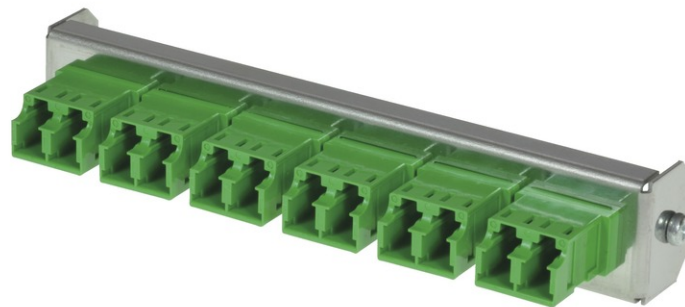

tSML - FO partial front panel Snap-In with 6x LC Duplex OS2 green for tSML Module 0.5U

## tSML - tde Semi Modular Link

tSML is a modular developed cabling system, which consists of two core components: module and trunk cable. The system components, preterminated with connectors and tested ex works, facilitate very fast installation of both twisted pair and fiber-optic cables. Ready-made trunk cables, providing a high number of pairs or fibers, can simply be plugged together using patch panels. Up to 96x LC duplex and/or 48 x RJ45 of haven can be accommodated in such a way on 1U. At the heart of the System are MPO/MTP<sup>®</sup> and Telco connectors, with which 12 optical fibers or 24 copper pairs can be connected simultaneously. Fiber-optic and twisted pair modules can be combined on 1U within a panel without difficulty.

The tSML - FO partial front panel is intended for the installation in the tSML Module 0.5U.

## tML<sup>®</sup> - FO partial front panels

Front Panel	Stainless steel
Dimensions	108 x 20 mm