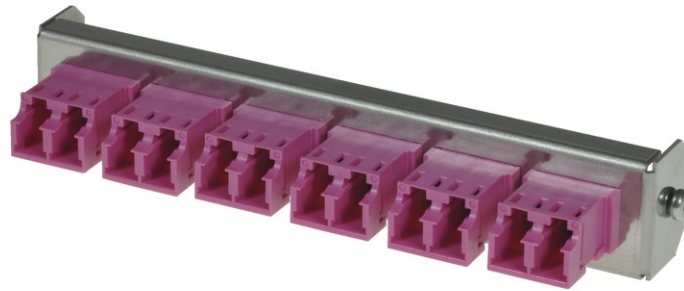

tSML - FO partial front panel Snap-In with 6x LC Duplex OM4 magenta for tSML Module 0.5U

tSML - tde Semi Modular Link

tSML is a modular developed cabling system, which consists of two core components: module and trunk cable. The system components, preterminated with connectors and tested ex works, facilitate very fast installation of both twisted pair and fiber-optic cables. Ready-made trunk cables, providing a high number of pairs or fibers, can simply be plugged together using patch panels. Up to 96x LC duplex and/or 48 x RJ45 of haven can be accommodated in such a way on 1U. At the heart of the System are MPO/MTP[®] and Telco connectors, with which 12 optical fibers or 24 copper pairs can be connected simultaneously. Fiber-optic and twisted pair modules can be combined on 1U within a panel without difficulty.

The tSML - FO partial front panel is intended for the installation in the tSML Module 0.5U.

tde[®] trans data elektronik GmbH

Headquarter address:

Lingener Str. 2
D-49626 Bippen/Ohrte
Tel.: +49 5435 9511 0
Fax.: +49 5435 9511 32

Technical Data

Pre-mounted	6 x LC Duplex adapter (magenta)
	QS-Managementsystem ISO 9001, ISO 14001 and TL 9000

tML[®] - partial front panels

Front Panel	Stainless steel
Dimensions	108 x 20 mm

FO Adapters

Type	LC Duplex
Application	Multimode OM4
Design	One-Piece without flange
Connector style	SC simplex
Color	Magenta
Material	Plastic
Sleeve	Zirkonia Staight Split
Shutter	--
Manufacturer	tde

Product variants & accessories