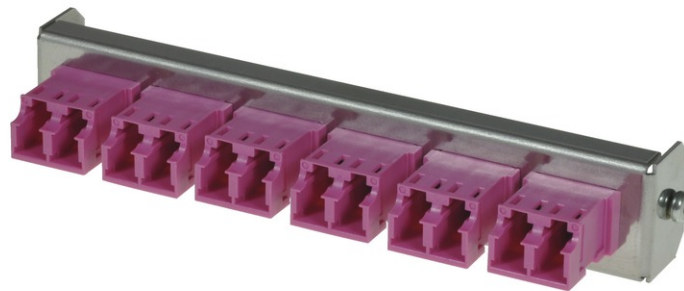

tSML - FO partial front panel Snap-In with 6x LC Duplex OM4 magenta for tSML Module 0.5U

## tSML - tde Semi Modular Link

tSML is a modular developed cabling system, which consists of two core components: module and trunk cable. The system components, preterminated with connectors and tested ex works, facilitate very fast installation of both twisted pair and fiber-optic cables. Ready-made trunk cables, providing a high number of pairs or fibers, can simply be plugged together using patch panels. Up to 96x LC duplex and/or 48 x RJ45 of haven can be accommodated in such a way on 1U. At the heart of the System are MPO/MTP<sup>®</sup> and Telco connectors, with which 12 optical fibers or 24 copper pairs can be connected simultaneously. Fiber-optic and twisted pair modules can be combined on 1U within a panel without difficulty.

The tSML - FO partial front panel is intended for the installation in the tSML Module 0.5U.

**tde<sup>®</sup> trans data elektronik GmbH**

**Headquarter address:**

Lingener Str. 2  
D-49626 Bippen/Ohrte  
Tel.: +49 5435 9511 0  
Fax.: +49 5435 9511 32

## tML<sup>®</sup> - partial front panels

Front Panel	Stainless steel
Dimensions	108 x 20 mm