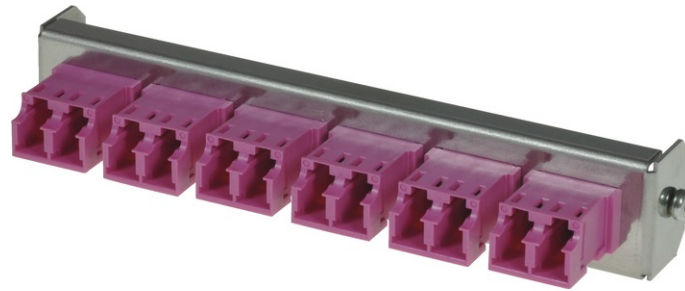

tSML - FO partial front panel Snap-In with 6x LC Duplex OM4 magenta for tSML Module 0.5U

tSML - tde Semi Modular Link

tSML is a modular developed cabling system, which consists of two core components: module and trunk cable. The system components, preterminated with connectors and tested ex works, facilitate very fast installation of both twisted pair and fiber-optic cables. Ready-made trunk cables, providing a high number of pairs or fibers, can simply be plugged together using patch panels. Up to 96x LC duplex and/or 48 x RJ45 of haven can be accommodated in such a way on 1U. At the heart of the System are MPO/MTP[®] and Telco connectors, with which 12 optical fibers or 24 copper pairs can be connected simultaneously. Fiber-optic and twisted pair modules can be combined on 1U within a panel without difficulty.

The tSML - FO partial front panel is intended for the installation in the tSML Module 0.5U.

tde[®] trans data elektronik GmbH

Headquarter address:

Lingener Str. 2
D-49626 Bippen/Ohrte
Tel.: +49 5435 9511 0
Fax.: +49 5435 9511 32

Technical Data

Pre-mounted	6 x LC Duplex adapter (magenta)
	QS-Managementsystem ISO 9001, ISO 14001 and TL 9000

tML[®] - partial front panels

Front Panel	Stainless steel
Dimensions	108 x 20 mm

FO Adapters

Type	LC Duplex
Application	Multimode OM4
Design	One-Piece without flange
Connector style	SC simplex
Color	Magenta
Material	Plastic
Sleeve	Zirkonia Staight Split
Shutter	--
Manufacturer	tde

Product variants & accessories