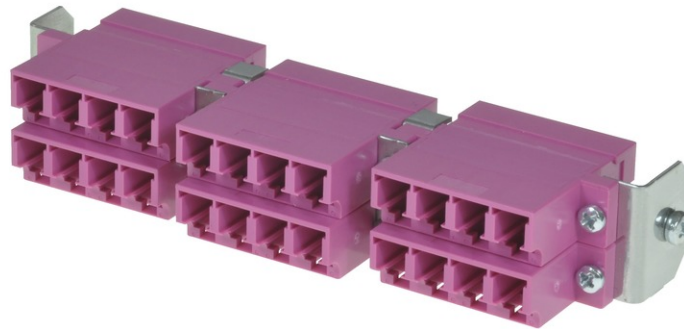

tSML - HD FO partial front panel Snap-In with 12x LC Duplex OM4 magenta for tSML Module 0.5U

tSML - tde Semi Modular Link

tSML is a modular developed cabling system, which consists of two core components: module and trunk cable. The system components, preterminated with connectors and tested ex works, facilitate very fast installation of both twisted pair and fiber-optic cables. Ready-made trunk cables, providing a high number of pairs or fibers, can simply be plugged together using patch panels. Up to 96x LC duplex and/or 48 x RJ45 of haven can be accommodated in such a way on 1U. At the heart of the System are MPO/MTP[®] and Telco connectors, with which 12 optical fibers or 24 copper pairs can be connected simultaneously. Fiber-optic and twisted pair modules can be combined on 1U within a panel without difficulty.

The tSML - FO partial front panel is intended for the installation in the tSML Module 0.5U. The tSML HD partial front panel can be used only in conjunction with the tSML HD patch cord.

tde[®] trans data elektronik GmbH

info@tde.de | www.tde.de

tSML - HD FO partial front panel Snap-In with 12x LC Duplex OM4 magenta for tSML Module 0.5U

Technical Data

Pre-mounted	12 x LC Duplex adapter (magenta)
	QS-Managementsystem ISO 9001, ISO 14001 and TL 9000

tML[®] - FO partial front panels

Front Panel	Stainless steel
Dimensions	108 x 20 mm

FO Adapters

Type	LC Quad
Application	Multimode OM4
Design	with flange
Footprint	SC Duplex
Color	Magenta
Material	Plastic
Sleeve	Zirkonia Staight Split
Shutter	--
Manufacturer	tde