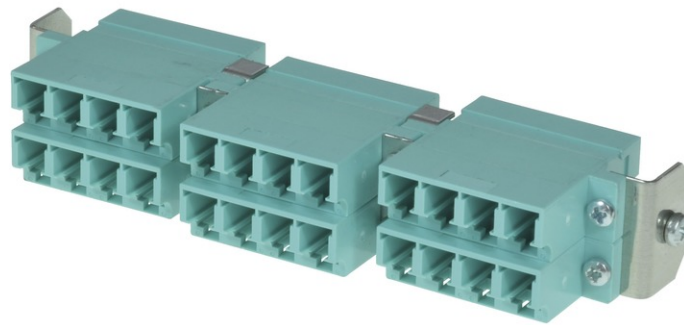

tSML - HD FO partial front panel Snap-In with 12x LC Duplex OM3 aqua for tSML Module 0.5U

## tSML - tde Semi Modular Link

tSML is a modular developed cabling system, which consists of two core components: module and trunk cable. The system components, preterminated with connectors and tested ex works, facilitate very fast installation of both twisted pair and fiber-optic cables. Ready-made trunk cables, providing a high number of pairs or fibers, can simply be plugged together using patch panels. Up to 96x LC duplex and/or 48 x RJ45 of haven can be accommodated in such a way on 1U. At the heart of the System are MPO/MTP<sup>®</sup> and Telco connectors, with which 12 optical fibers or 24 copper pairs can be connected simultaneously. Fiber-optic and twisted pair modules can be combined on 1U within a panel without difficulty.

The tSML - FO partial front panel is intended for the installation in the tSML Module 0.5U. The tSML HD partial front panel can be used only in conjunction with the tSML HD patch cord.

**tde<sup>®</sup> trans data elektronik GmbH**

info@tde.de | www.tde.de

tSML - HD FO partial front panel Snap-In with 12x LC Duplex OM3 aqua for tSML Module 0.5U