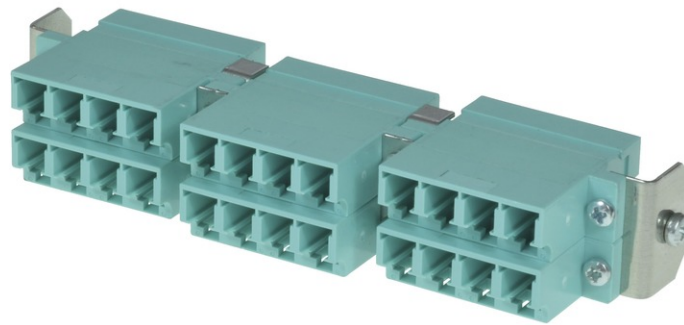

tSML - HD FO partial front panel Snap-In with 12x LC Duplex OM3 aqua for tSML Module 0.5U

tSML - tde Semi Modular Link

tSML is a modular developed cabling system, which consists of two core components: module and trunk cable. The system components, preterminated with connectors and tested ex works, facilitate very fast installation of both twisted pair and fiber-optic cables. Ready-made trunk cables, providing a high number of pairs or fibers, can simply be plugged together using patch panels. Up to 96x LC duplex and/or 48 x RJ45 of haven can be accommodated in such a way on 1U. At the heart of the System are MPO/MTP[®] and Telco connectors, with which 12 optical fibers or 24 copper pairs can be connected simultaneously. Fiber-optic and twisted pair modules can be combined on 1U within a panel without difficulty.

The tSML - FO partial front panel is intended for the installation in the tSML Module 0.5U. The tSML HD partial front panel can be used only in conjunction with the tSML HD patch cord.

tde[®] trans data elektronik GmbH

info@tde.de | www.tde.de

tSML - HD FO partial front panel Snap-In with 12x LC Duplex OM3 aqua for tSML Module 0.5U

Technical Data

Pre-mounted	12 x LC Duplex adapter (aqua)
	QS-Managementsystem ISO 9001, ISO 14001 and TL 9000

tML[®] - partial front panels

Front Panel	Stainless steel
Dimensions	108 x 20 mm

FO Adapters

Type	LC Quad
Application	Multimode OM3
Design	with flange
Footprint	SC Duplex
Color	Aqua
Material	Plastic
Sleeve	Zirkonia Staight Split
Shutter	--
Manufacturer	tde