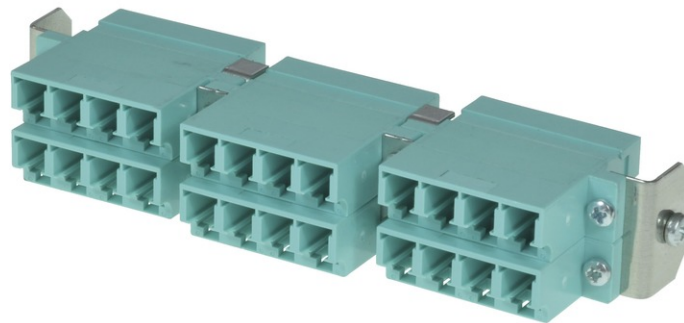

tSML - HD FO partial front panel Snap-In with 12x LC Duplex OM3 aqua for tSML Module 0.5U

tSML - tde Semi Modular Link

tSML is a modular developed cabling system, which consists of two core components: module and trunk cable. The system components, preterminated with connectors and tested ex works, facilitate very fast installation of both twisted pair and fiber-optic cables. Ready-made trunk cables, providing a high number of pairs or fibers, can simply be plugged together using patch panels. Up to 96x LC duplex and/or 48 x RJ45 of haven can be accommodated in such a way on 1U. At the heart of the System are MPO/MTP[®] and Telco connectors, with which 12 optical fibers or 24 copper pairs can be connected simultaneously. Fiber-optic and twisted pair modules can be combined on 1U within a panel without difficulty.

The tSML - FO partial front panel is intended for the installation in the tSML Module 0.5U. The tSML HD partial front panel can be used only in conjunction with the tSML HD patch cord.

tde[®] trans data elektronik GmbH

info@tde.de | www.tde.de

tSML - HD FO partial front panel Snap-In with 12x LC Duplex OM3 aqua for tSML Module 0.5U

Technical Data

Pre-mounted	12 x LC Duplex adapter (aqua)
	QS-Managementsystem ISO 9001, ISO 14001 and TL 9000

tML[®] - partial front panels

Front Panel	Stainless steel
Dimensions	108 x 20 mm

FO Adapters

Type	LC Quad
Application	Multimode OM3
Design	with flange
Footprint	SC Duplex
Color	Aqua
Material	Plastic
Sleeve	Zirkonia Staight Split
Shutter	--
Manufacturer	tde