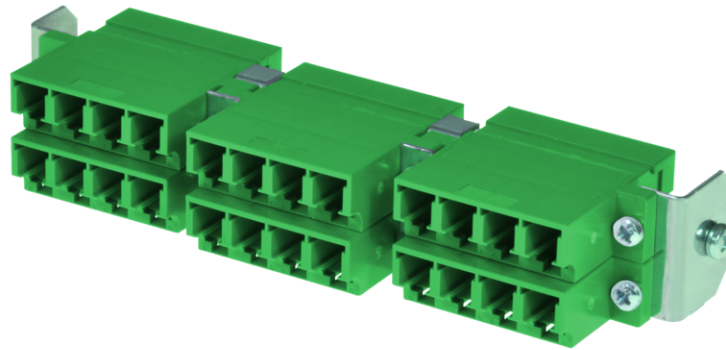

tSML - HD FO partial front panel Snap-In with 12x LC Duplex OS2 green for tSML Module 0.5U

tSML - tde Semi Modular Link

tSML is a modular developed cabling system, which consists of two core components: module and trunk cable. The system components, preterminated with connectors and tested ex works, facilitate very fast installation of both twisted pair and fiber-optic cables. Ready-made trunk cables, providing a high number of pairs or fibers, can simply be plugged together using patch panels. Up to 96x LC duplex and/or 48 x RJ45 of haven can be accommodated in such a way on 1U. At the heart of the System are MPO/MTP[®] and Telco connectors, with which 12 optical fibers or 24 copper pairs can be connected simultaneously. Fiber-optic and twisted pair modules can be combined on 1U within a panel without difficulty.

The tSML - FO partial front panel is intended for the installation in the tSML Module 0.5U. The tSML HD partial front panel can be used only in conjunction with the tSML HD patch cord.

tde[®] trans data elektronik GmbH

info@tde.de | www.tde.de

tSML - HD FO partial front panel Snap-In with 12x LC Duplex OS2 green for tSML Module 0.5U

Technical Data

Pre-mounted	12 x LC Duplex adapter (green)
	QS-Managementsystem ISO 9001, ISO 14001 and TL 9000

tML[®] - partial front panels

Front Panel	Stainless steel
Dimensions	108 x 20 mm

FO Adapters

Type	LC Quad
Application	Singlemode OS2 APC
Design	with flange
Footprint	SC Duplex
Color	Green
Material	Plastic
Sleeve	Zirconia Straight Split
Shutter	--
Manufacturer	tde