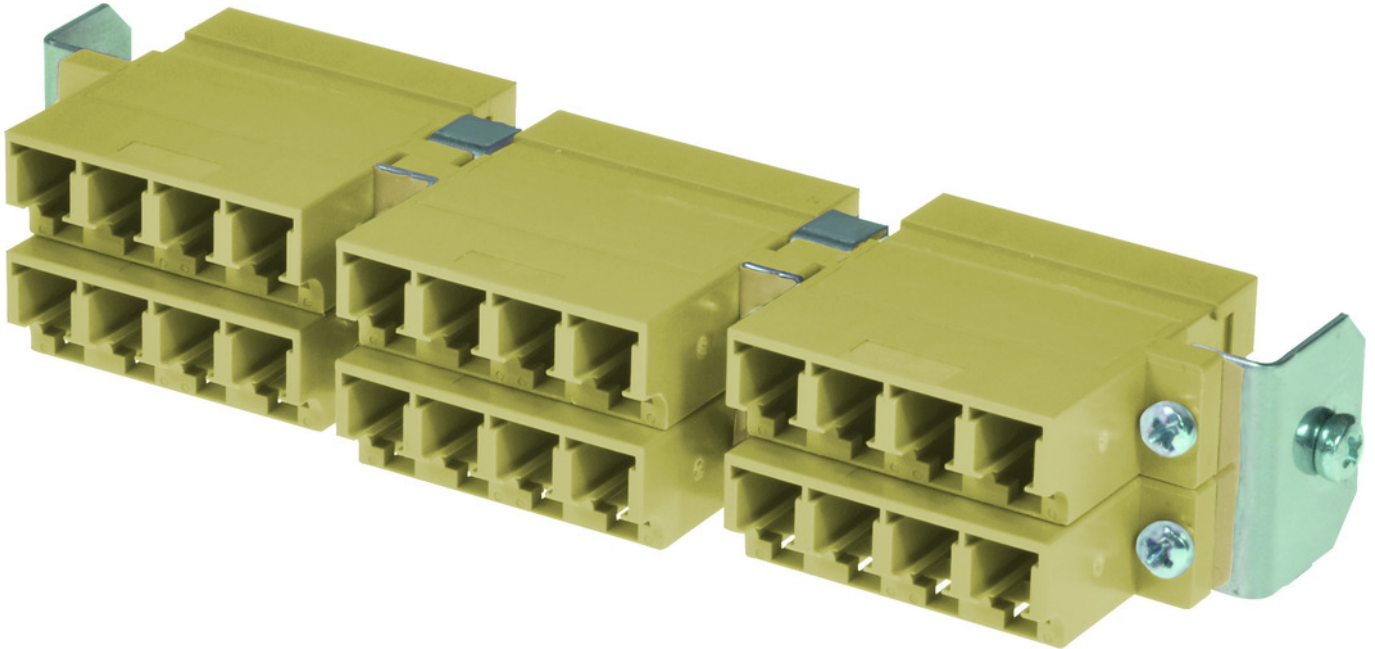

tSML - HD FO partial front panel Snap-In with 12x LC Duplex OM2 beige for tSML Module 0.5U

tSML - tde Semi Modular Link

tSML is a modular developed cabling system, which consists of two core components: module and trunk cable. The system components, preterminated with connectors and tested ex works, facilitate very fast installation of both twisted pair and fiber-optic cables. Ready-made trunk cables, providing a high number of pairs or fibers, can simply be plugged together using patch panels. Up to 96x LC duplex and/or 48 x RJ45 of haven can be accommodated in such a way on 1U. At the heart of the System are MPO/MTP[®] and Telco connectors, with which 12 optical fibers or 24 copper pairs can be connected simultaneously. Fiber-optic and twisted pair modules can be combined on 1U within a panel without difficulty.

The tSML - FO partial front panel is intended for the installation in the tSML Module 0.5U. The tSML HD partial front panel can be used only in conjunction with the tSML HD patch cord.

tde[®] trans data elektronik GmbH

info@tde.de | www.tde.de

tSML - HD FO partial front panel Snap-In with 12x LC Duplex OM2 beige for tSML Module 0.5U

Technical Data

Pre-mounted	12 x LC Duplex adapter (beige)
	QS-Managementsystem ISO 9001, ISO 14001 and TL 9000

tML[®] - FO partial front panels

Front Panel	Stainless steel
Dimensions	108 x 20 mm

FO Adapters

Type	LC Quad
Application	Multimode
Design	with flange
Footprint	SC Duplex
Color	Beige
Material	Plastic
Sleeve	Zirconia Straight Split
Shutter	--
Manufacturer	tde