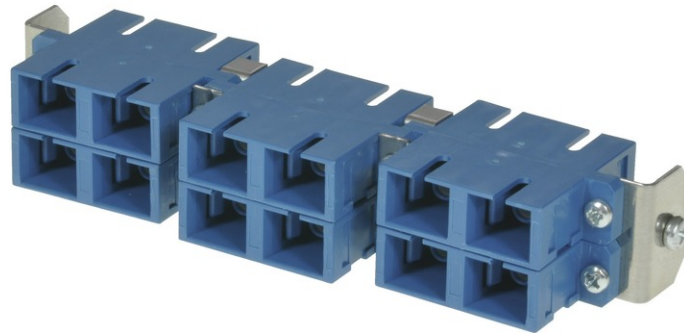

tSML - FO partial front panel Snap-In with 6x SC Duplex OM2 beige for tSML Module 0.5U

## tSML - tde Semi Modular Link

tSML is a modular developed cabling system, which consists of two core components: module and trunk cable. The system components, preterminated with connectors and tested ex works, facilitate very fast installation of both twisted pair and fiber-optic cables. Ready-made trunk cables, providing a high number of pairs or fibers, can simply be plugged together using patch panels. Up to 96x LC duplex and/or 48 x RJ45 of haven can be accommodated in such a way on 1U. At the heart of the System are MPO/MTP<sup>®</sup> and Telco connectors, with which 12 optical fibers or 24 copper pairs can be connected simultaneously. Fiber-optic and twisted pair modules can be combined on 1U within a panel without difficulty.

## Technical Data

Pre-mounted	6 x SC Duplex adapter (beige)
	QS-Managementsystem ISO 9001, ISO 14001 and TL 9000

## tML<sup>®</sup> - partial front panels

Front Panel	Stainless steel
Dimensions	108 x 20 mm