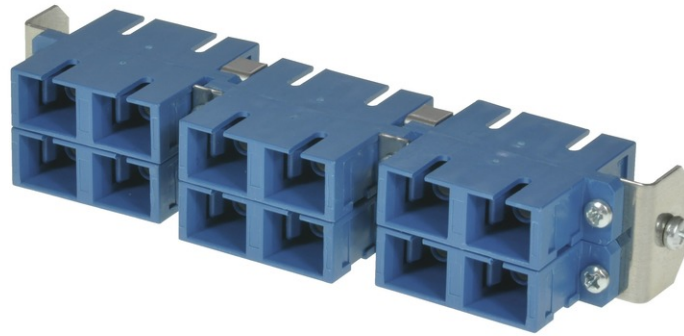

tSML - FO partial front panel Snap-In with 6x SC Duplex OS2 green for tSML Module 0.5U

## tSML - tde Semi Modular Link

tSML is a modular developed cabling system, which consists of two core components: module and trunk cable. The system components, preterminated with connectors and tested ex works, facilitate very fast installation of both twisted pair and fiber-optic cables. Ready-made trunk cables, providing a high number of pairs or fibers, can simply be plugged together using patch panels. Up to 96x LC duplex and/or 48 x RJ45 of haven can be accommodated in such a way on 1U. At the heart of the System are MPO/MTP<sup>®</sup> and Telco connectors, with which 12 optical fibers or 24 copper pairs can be connected simultaneously. Fiber-optic and twisted pair modules can be combined on 1U within a panel without difficulty.

## tML<sup>®</sup> - partial front panels

Front Panel	Stainless steel
Dimensions	108 x 20 mm

## FO Adapters

Type	SC Duplex
Application	Singlemode OS2 APC
Design	One-Piece with flange
Connector style	SC Duplex
Color	Green
Material	Plastic
Sleeve	Zirconia Straight Split
Shutter	--
Manufacturer	tde