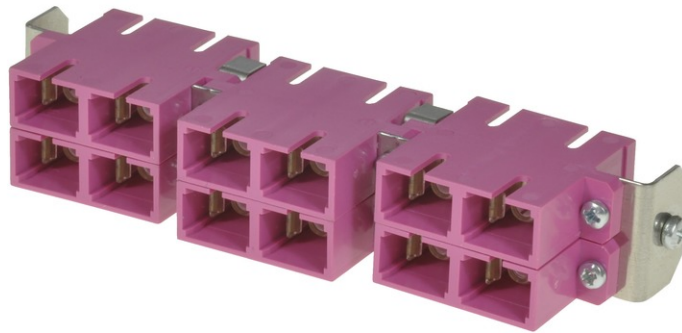

tSML - FO partial front panel Snap-In with 6x SC Duplex OM4 magenta for tSML Module 0.5U

tSML - tde Semi Modular Link

tSML is a modular developed cabling system, which consists of two core components: module and trunk cable. The system components, preterminated with connectors and tested ex works, facilitate very fast installation of both twisted pair and fiber-optic cables. Ready-made trunk cables, providing a high number of pairs or fibers, can simply be plugged together using patch panels. Up to 96x LC duplex and/or 48 x RJ45 of haven can be accommodated in such a way on 1U. At the heart of the System are MPO/MTP[®] and Telco connectors, with which 12 optical fibers or 24 copper pairs can be connected simultaneously. Fiber-optic and twisted pair modules can be combined on 1U within a panel without difficulty.

The tSML - FO partial front panel is intended for the installation in the tSML Module 0.5U.

tde[®] trans data elektronik GmbH

Headquarter address:

Lingener Str. 2
D-49626 Bippen/Ohrte
Tel.: +49 5435 9511 0
Fax.: +49 5435 9511 32

Technical Data

Pre-mounted	6 x SC Duplex adapter (magenta)
	QS-Managementsystem ISO 9001, ISO 14001 and TL 9000

tML[®] - FO partial front panels

Front Panel	Stainless steel
Dimensions	108 x 20 mm

FO Adapters

Type	SC Duplex
Application	Multimode OM4
Design	One-Piece with flange
Connector style	SC Duplex
Color	Magenta
Material	Plastic
Sleeve	Zirconia Straight Split
Shutter	--
Manufacturer	tde

Product variants & accessories