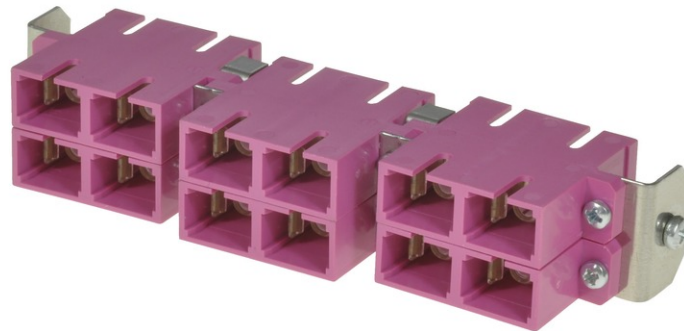

tSML - FO partial front panel Snap-In with 6x SC Duplex OM4 magenta for tSML Module 0.5U

tSML - tde Semi Modular Link

tSML is a modular developed cabling system, which consists of two core components: module and trunk cable. The system components, preterminated with connectors and tested ex works, facilitate very fast installation of both twisted pair and fiber-optic cables. Ready-made trunk cables, providing a high number of pairs or fibers, can simply be plugged together using patch panels. Up to 96x LC duplex and/or 48 x RJ45 of haven can be accommodated in such a way on 1U. At the heart of the System are MPO/MTP[®] and Telco connectors, with which 12 optical fibers or 24 copper pairs can be connected simultaneously. Fiber-optic and twisted pair modules can be combined on 1U within a panel without difficulty.

The tSML - FO partial front panel is intended for the installation in the tSML Module 0.5U.

tde[®] trans data elektronik GmbH

Headquarter address:

Lingener Str. 2
D-49626 Bippen/Ohrte
Tel.: +49 5435 9511 0
Fax.: +49 5435 9511 32

Technical Data

Pre-mounted	6 x SC Duplex adapter (magenta)
	QS-Managementsystem ISO 9001, ISO 14001 and TL 9000

tML[®] - partial front panels

Front Panel	Stainless steel
Dimensions	108 x 20 mm

FO Adapters

Type	SC Duplex
Application	Multimode OM4
Design	One-Piece with flange
Connector style	SC Duplex
Color	Magenta
Material	Plastic
Sleeve	Zirconia Straight Split
Shutter	--
Manufacturer	tde

Product variants & accessories