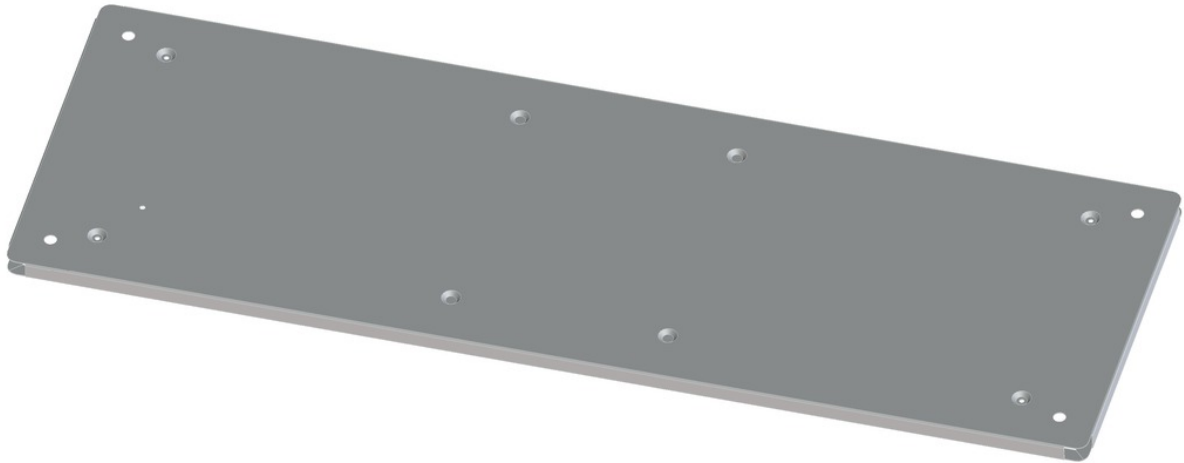

tDF[®] - Roof closed for tDF[®] Rack System 19"/46U

tDF[®] - tde Distribution Frame (ODF)

tDF[®] is a modular Central Office solution with the highest packing density. At 46U, up to 4032 fibers can be terminated with LC. In developing the tde has taken primarily attention on the user-friendly installation. So the patented modules are fully be fitted from the front. A 19-inch sub rack occupies three height units and is equipped with twelve splice modules. Per sub rack, up to 288 fibers can be terminated with LC. The splices will be stored in standard splice cassettes. A unique feature of the splice module is the built-in loose tube over length management, which compared to conventional solutions saves an additional rack unit for the over length tray. The trunk cables are brought to the sub rack side and splitted there. This results in very short stripping lengths for the trunk cables. Due to the tML[®] compatibility also MPO/MTP[®] modules can be equipped in the same sub rack. The modular design of the tDF rack system offers maximum flexibility. The racks can be ordered customized completely preconfigured.

info@tde.de | www.tde.de

tDF® - Roof closed for tDF® Rack System 19"/46U

Technical Data

| | |
|------------|---|
| Type | Roof closed for tDF® Rack System 19"/46U |
| Dimensions | 1200 x 400 mm (B x T) |
| | QS-Managementsystem ISO 9001, ISO 14001 and TL 9000 |