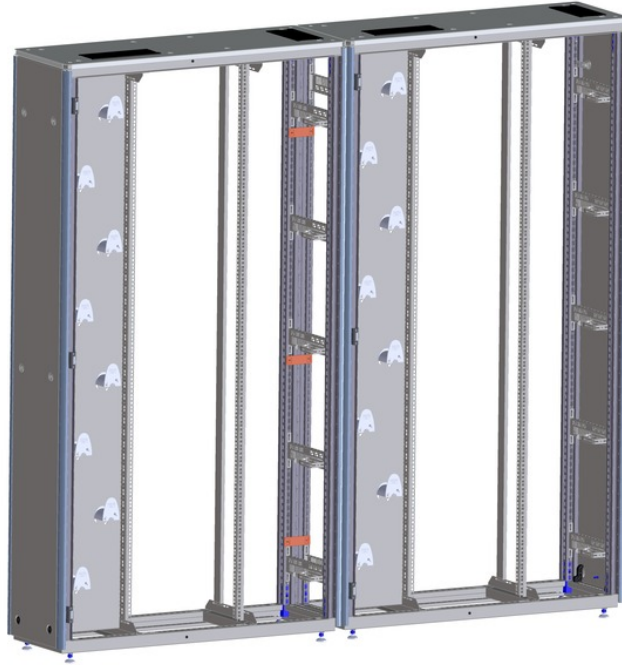

tDF[®] - Connector set for tDF[®] Rack System 19"/46U

tDF[®] - tde Distribution Frame (ODF)

tDF[®] is a modular Central Office solution with the highest packing density. At 46U, up to 4032 fibers can be terminated with LC. In developing the tde has taken primarily attention on the user-friendly installation. So the patented modules are fully be fitted from the front. A 19-inch sub rack occupies three height units and is equipped with twelve splice modules. Per sub rack, up to 288 fibers can be terminated with LC. The splices will be stored in standard splice cassettes. A unique feature of the splice module is the built-in loose tube over length management, which compared to conventional solutions saves an additional rack unit for the over length tray. The trunk cables are brought to the sub rack side and splitted there. This results in very short stripping lengths for the trunk cables. Due to the tML[®] compatibility also MPO/MTP[®] modules can be equipped in the same sub rack. The modular design of the tDF rack system offers maximum flexibility. The racks can be ordered customized completely preconfigured.

info@tde.de | www.tde.de

tDF® - Connector set for tDF® Rack System 19"/46U

Technical Data

Type	Connector set for tDF® 19" Rack System 46U
Assembly	6 x flap with mounting material
	QS-Managementsystem ISO 9001, ISO 14001 and TL 9000