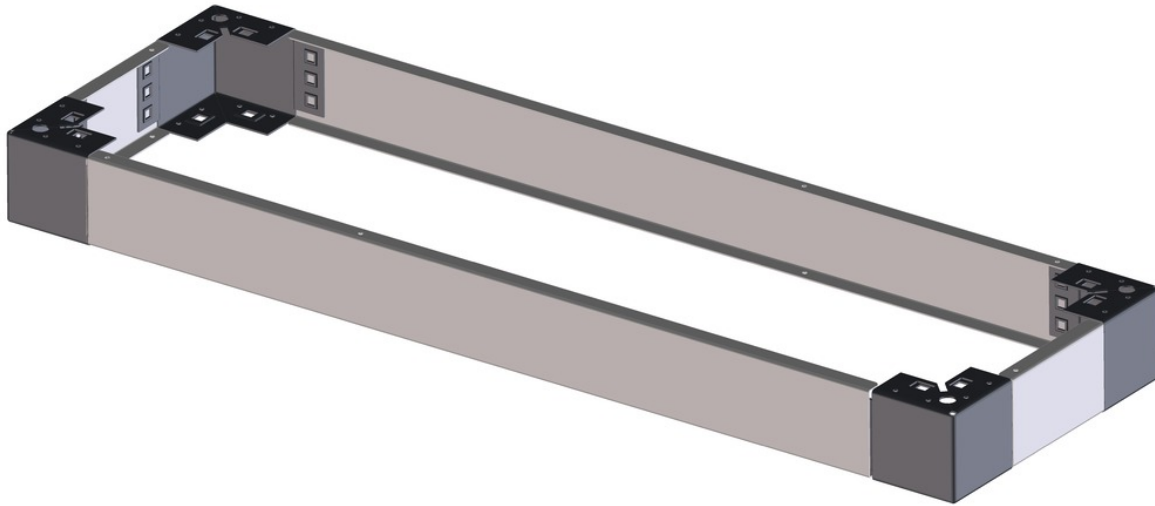

tDF<sup>®</sup> - Base, multiple parts for tDF<sup>®</sup> Rack System 19"/46U

## tDF<sup>®</sup> - tde Distribution Frame (ODF)

tDF<sup>®</sup> is a modular Central Office solution with the highest packing density. At 46U, up to 4032 fibers can be terminated with LC. In developing the tde has taken primarily attention on the user-friendly installation. So the patented modules are fully be fitted from the front. A 19-inch sub rack occupies three height units and is equipped with twelve splice modules. Per sub rack, up to 288 fibers can be terminated with LC. The splices will be stored in standard splice cassettes. A unique feature of the splice module is the built-in loose tube over length management, which compared to conventional solutions saves an additional rack unit for the over length tray. The trunk cables are brought to the sub rack side and splitted there. This results in very short stripping lengths for the trunk cables. Due to the tML<sup>®</sup> compatibility also MPO/MTP<sup>®</sup> modules can be equipped in the same sub rack. The modular design of the tDF rack system offers maximum flexibility. The racks can be ordered customized completely preconfigured.

## Technical Data

Type	Base, multiple parts for tDF® 19" Rack System 46U
Dimensions	1200 x 400 mm (B x T)
Assembly	4 x edge part and removable frames
	QS-Managementsystem ISO 9001, ISO 14001 and TL 9000