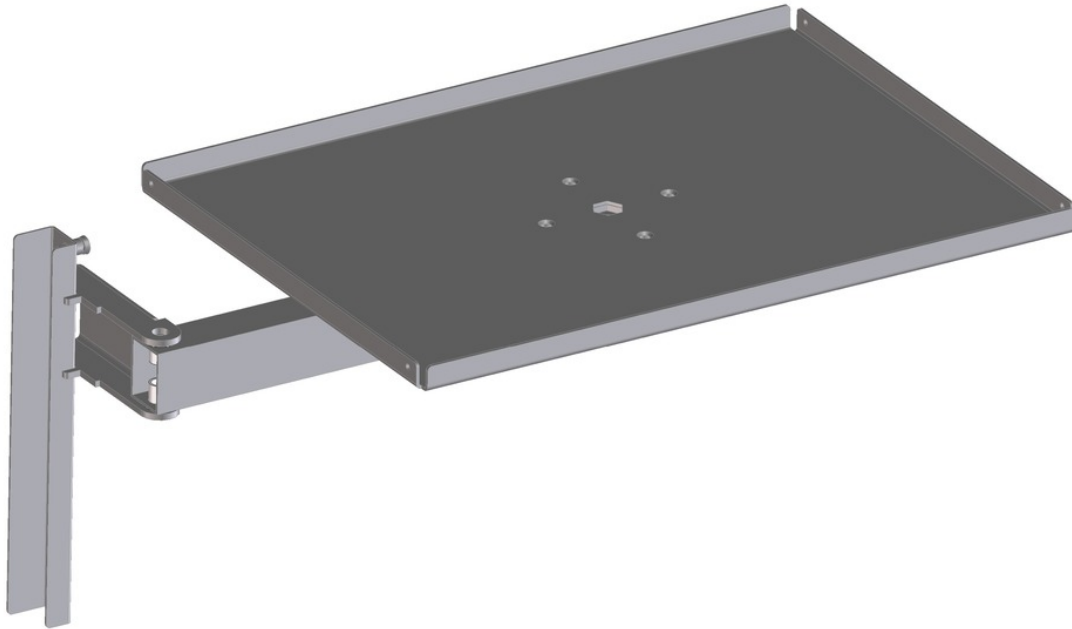

tDF[®] - Splice table for tDF[®] Rack System 19"/46U

tDF[®] - tde Distribution Frame (ODF)

tDF[®] is a modular Central Office solution with the highest packing density. At 46U, up to 4032 fibers can be terminated with LC. In developing the tde has taken primarily attention on the user-friendly installation. So the patented modules are fully be fitted from the front. A 19-inch sub rack occupies three height units and is equipped with twelve splice modules. Per sub rack, up to 288 fibers can be terminated with LC. The splices will be stored in standard splice cassettes. A unique feature of the splice module is the built-in loose tube over length management, which compared to conventional solutions saves an additional rack unit for the over length tray. The trunk cables are brought to the sub rack side and splitted there. This results in very short stripping lengths for the trunk cables. Due to the tML[®] compatibility also MPO/MTP[®] modules can be equipped in the same sub rack. The modular design of the tDF rack system offers maximum flexibility. The racks can be ordered customized completely preconfigured.

info@tde.de | www.tde.de

tDF[®] - Splice table for tDF[®] Rack System 19"/46U

Technical Data

Type	Splice table for tDF [®] Rack System 19"/46U
Dimensions (footprint)	456 x 324 mm (L x W)
Color	RAL 9005NS
Mounting	for insertion in the vertical rack upright
	QS-Managementsystem ISO 9001, ISO 14001 and TL 9000