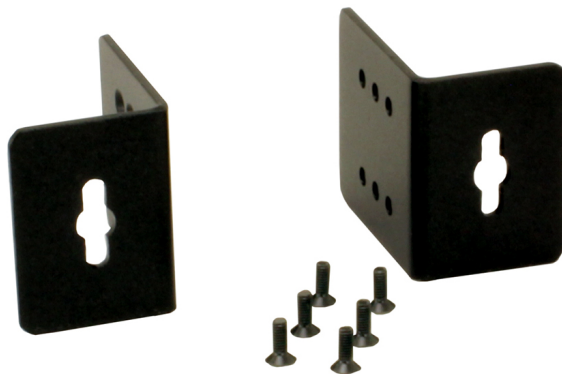

WALL MOUNT BRACKET-WALL MOUNT BRACKETS FOR SM10T2DPA/SM8TAT2DPA/SM4T4DPA

Wall Mount Bracket for MIL-SM8DPA, SM10T2DPA, SM8TAT2DPA, SM4T4DPA

Features

- Flexibility in design and deployment
- Securely fasten to wall or desk
- Lifetime Warranty

Product variants & accessories

Art.-No.	Description
BRSM8-01	WALL MOUNT BRACKET-WALL MOUNT BRACKETS FOR SM10T2DPA/SM8TAT2DPA/SM4T4DPA