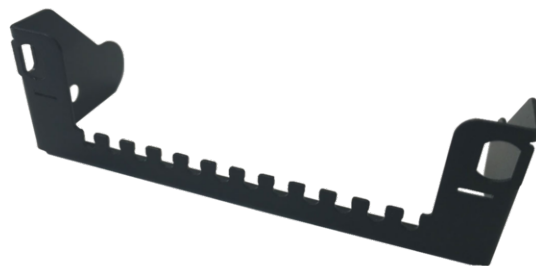

tDF[®] - FO flex tube holder 3U 24-fold for 5,0mm

tDF[®] - tde Distribution Frame (ODF)

tDF[®] is a modular Central Office solution with the highest packing density. At 46U, up to 4032 fibers can be terminated with LC. In developing the tde has taken primarily attention on the user-friendly installation. So the patented modules are fully be fitted from the front. A 19-inch sub rack occupies three height units and is equipped with twelve splice modules. Per sub rack, up to 288 fibers can be terminated with LC. The splices will be stored in standard splice cassettes. A unique feature of the splice module is the built-in loose tube over length management, which compared to conventional solutions saves an additional rack unit for the over length tray. The trunk cables are brought to the sub rack side and splitted there. This results in very short stripping lengths for the trunk cables. Due to the tML[®] compatibility also MPO/MTP[®] modules can be equipped in the same sub rack. The modular design of the tDF rack system offers maximum flexibility. The racks can be ordered customized completely preconfigured.

info@tde.de | www.tde.de

tDF[®] - FO flex tube holder 3U 24-fold for 5,0mm

Technical Data

Type	Fan-out unit 24-fold with cover for 5.0mm flex tube for tDF [®] subrack
Dimensions	50 x 133.35 x 42mm (L x W x H)
Mounting	Vertical in the rack system by two screws
Cable catch	6-fold
Color	Black
	QS-Managementsystem ISO 9001, ISO 14001 and TL 9000